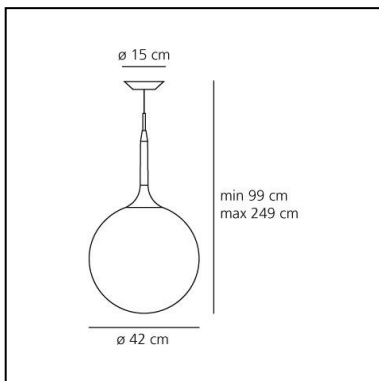

Castore suspension 42

Michele De Lucchi
Huub Ubbens

IP20       Dimmerable: 

LUMINAIRE

- Watt: **205W**
- Voltage: **220V-240V**
- Delivered lumens output: **3800lm**
- CCT: **3000K**
- Efficiency: **90%**
- Efficacy: **18.53lm/W**
- CRI: **100**

Notes

Adjustment of the luminous intensity only with dimmable bulbs.

DESCRIPTION

The spherical diffuser design is enhanced by a removable-fitting and tapering luminous stem, that makes a sweet transition from the strong diffuser light to the blind lamp structure area. Ceiling rose and stem in thermoplastic resin, blown glass diffuser.

PRODUCT CODE: 1051010A

FEATURES

- Article Code: **1051010A**
- Colour: **White**
- Installation: **Suspension**
- Material: **Blown glass, polycarbonate**
- Series: **Design Collection**
- Environment: **Indoor**
- Area contract: **Hospitality, Retail, Residential**
- Emission: **Diffused**
- design by: **Michele De Lucchi, Huub Ubbens**

DIMENSIONS

- Height: **cm 99**
- Diameter: **cm 42**
- Base Diameter: **cm 15**
- Max Height from ceiling: **cm 249**
- Glow Wire Test: **750°**

NOT INCLUDED SOURCES

- Category: **HALO**
- Number: **1**
- Watt: **150W**
- Socket: **E27**
- Class: **A**